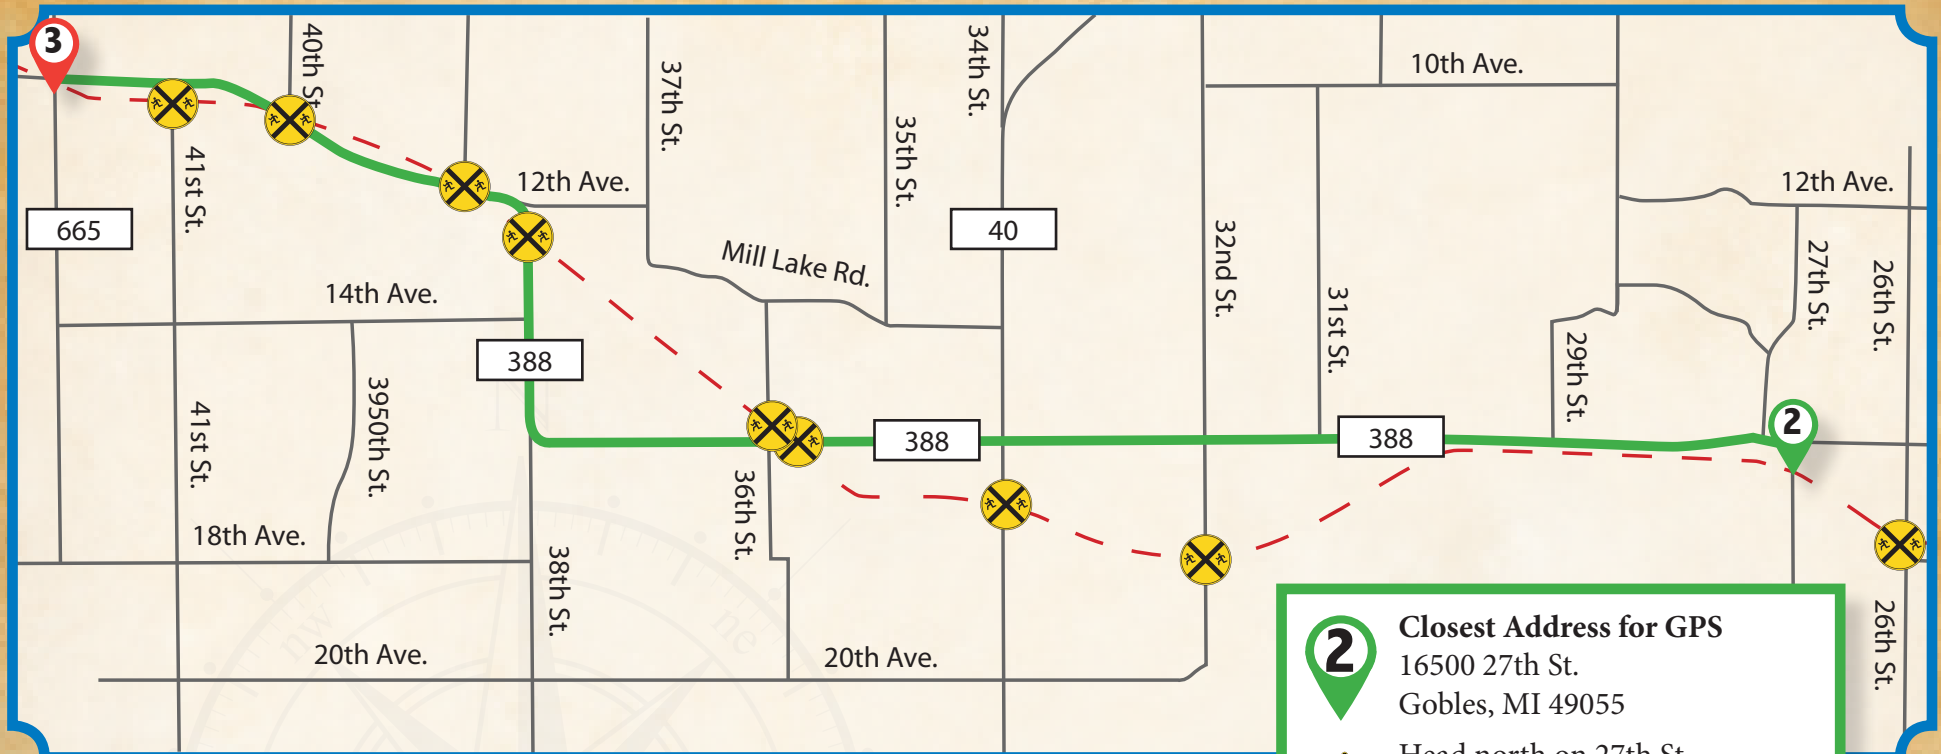

 **5.77 miles**

1

Closest Address for GPS

7676 N 6th St.
Kalamazoo, MI 49009

Continue north on 6th Street
.3 miles

Turn left onto W D Ave.
4.4 miles

Follow to the curve to the left
to 25th St. **.9 miles**

Follow the curve to the right
to Kalamazoo St. **1 mile**

Turn left onto 27th St.
.1 miles

2

Closest Address for GPS

16500 27th St.
Gobles, MI 49055

2

Directions to **Bloomington** Exchange

 **13 minutes**

 **8.08 miles**

-  **Closest Address for GPS**
16500 27th St.
Gobles, MI 49055
-  Head north on 27th St.
.1 miles to stop sign
-  Turn left onto Kalamazoo St./
CR 388 **2.8 miles**
-  Continue on CR 388/
E Van Buren St. **2.5 miles**
-  Turn right and continue on
CR 388/38th St. **1 mile**
-  Follow the curve to the left and
continue on CR 388/
E Kalamazoo St. **2.1 miles**
-  **Closest Address for GPS**
100 N Van Buren St
Bloomington, MI 49026

Directions to **Grand Junction Exchange**

 **11 minutes**

 **6.09 miles**

3

Closest Address for GPS
100 N Van Buren St
Bloomington, MI 49026

Continue west on
Kalamazoo St./CR 388 **1.9 miles**

Turn right onto 46th St.
4.4 miles